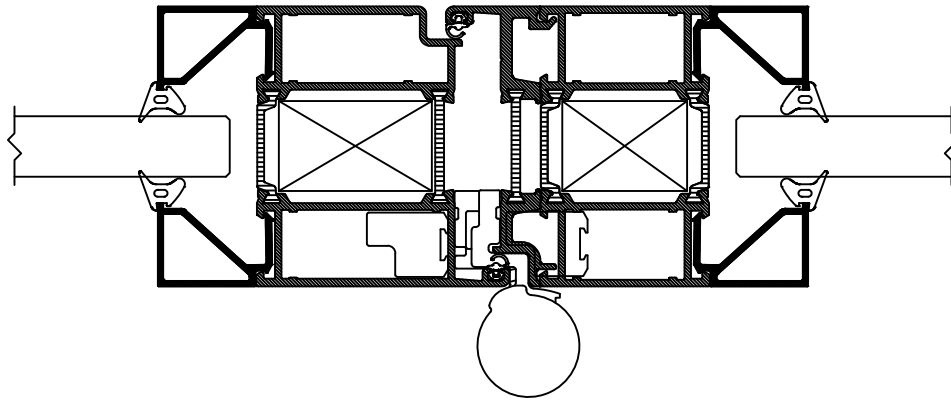

Door type:  
 DEKO AG - Aluminium glazed frame door  
 EI<sub>2</sub>30-C  
 EI<sub>2</sub>60-C

Hinge type 1

NOTE:  
 Glass thickness varies depending on dimensions, fire and sound requirements.  
 Possible fire resistance classes depend on the glass connection type - see detail V1 and V3.

FOR PRESENTATION PURPOSE ONLY  
 DO NOT USE FOR INSTALLATION

	DEKO Tel: +45 43 55 77 11 www.deko.com	Project: DEKO FG Fire - Details	
	Case No.:	Subject: Door connection of DEKO AG door Detail V5D	Date:
Scale: 1:2		Revision: 2021-02-11-V01	Signature TCE