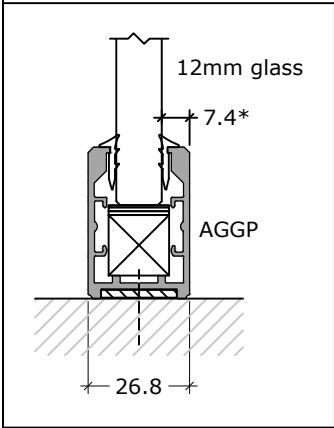

- Non-Transparent foil
- Fuge / Silicone tape
- Glass
- Silicone
- FG Aluminium profile

**NOTE**  
 26.8\* depends on which profile/glass is used  
 7.4\* dimension is when 12mm glass is used.

**FG bottom profile**